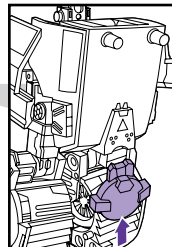

CHANGING TO ROBOT

CRANKCASE

-
-
-
-
-
-
-

ROBOT MODE

Interchangeable arm tools!

KEY
ACTIVATED

INSERT KEY TO
ACTIVATE FEATURES!

Insert KEY to reveal
rotary cannons!