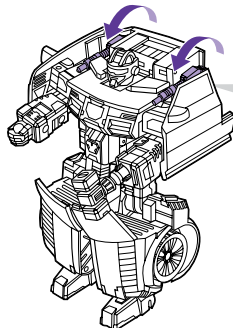

CHANGING TO ROBOT

CRANKCASE

-
-
-
-
-
-
-

ROBOT MODE

Interchangeable arm tools!

KEY
ACTIVATED

INSERT KEY TO
ACTIVATE FEATURES!

Insert KEY to reveal
rotary cannons!

Insert KEY to reveal
rotary cannons!

P/N 6829230000

Reverse order of instructions
to convert back to vehicle.

**DREAMWORKS
PICTURES**

© 2008 DreamWorks LLC and Paramount Pictures Corporation
© 2008 Hasbro. All Rights Reserved.
TM & © denote U.S. trademarks.
Manufactured under license from Tomly Company, Ltd.